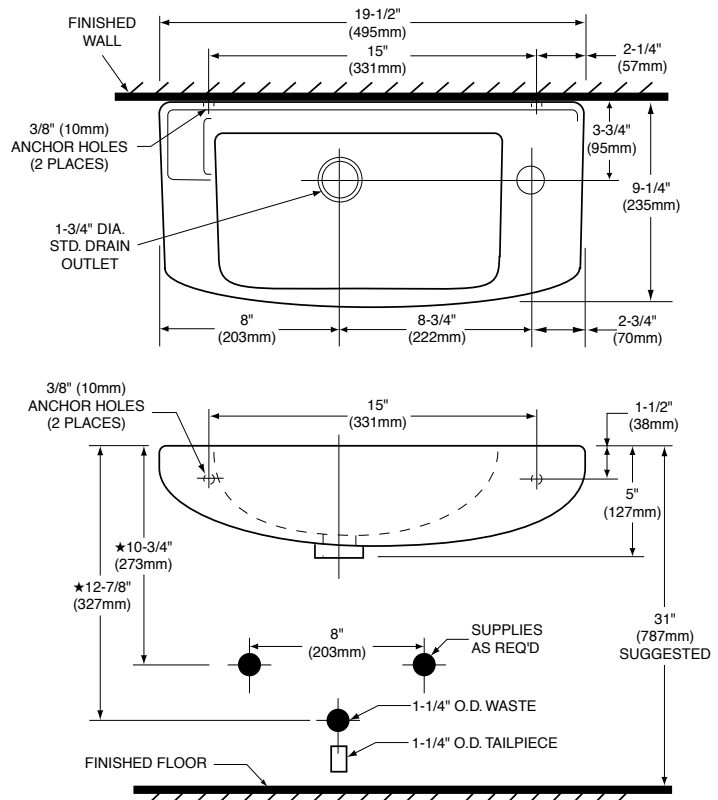

**ELFE WALL-MOUNTED HAND BASIN,  
MODEL 25011**

- Space-saving contemporary design
- Vitreous china construction
- Available in white only
- Art design availability
- Faucet ledge
- Soap recess
- Supplied with strainer-type drain assembly
- Center hole (1-3/8" dia.) only

**Nominal Overall Dimensions:**  
19-1/2" x 9-1/4" (495 x 235mm)

**Bowl Inside Dimensions:**  
12-1/2" (318mm) wide  
7" (178mm) front to back  
4-3/8" (111mm) depth

**Fixture Dimensions** conform to ANSI Standard  
A112.19.2M

**To Be Specified**

- Color:
- Art Design:
- Faucet:
- Faucet Finish:
- Supplies:
- 1-1/4" Trap:
- Nipple:

**NOTES:**

★ DIMENSIONS SHOWN FOR LOCATION OF SUPPLIES AND "P" TRAP ARE SUGGESTED. PROVIDE SUITABLE REINFORCEMENT FOR ALL WALL SUPPORTS. WALL ANCHORS AND MOUNTING FEATURES TO BE FURNISHED BY OTHERS. FITTINGS NOT INCLUDED AND MUST BE ORDERED SEPARATELY. IMPORTANT: Dimensions of fixtures are nominal and may vary within the range of tolerances established by ANSI Standard A112.19.2M. These measurements are subject to change or cancellation. No responsibility is assumed for use of superseded or voided pages.